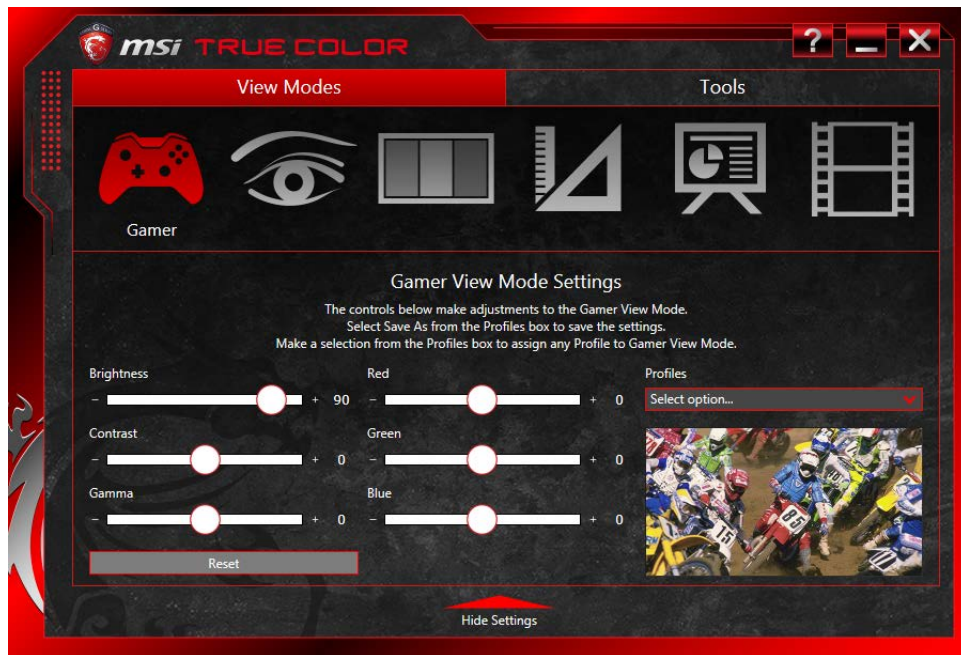

Portrait Displays – Color Control for Displays

- Global leader in visual enhancement software applications and middleware solutions for the OEM computer display industry
- MSI True Color software, developed by Portrait Displays

Gamer Eye™ – Real-Time Screen Control

- See into the darkest/lightest areas of a game
- 6 predetermined levels of adjustment

Gamer Eye™ – Uninterrupted Play

- The control is outside the video pipeline
 - Game play and performance are not interrupted
- OEM defines the 6 adjustment levels in the display's firmware
- User-defined hot keys